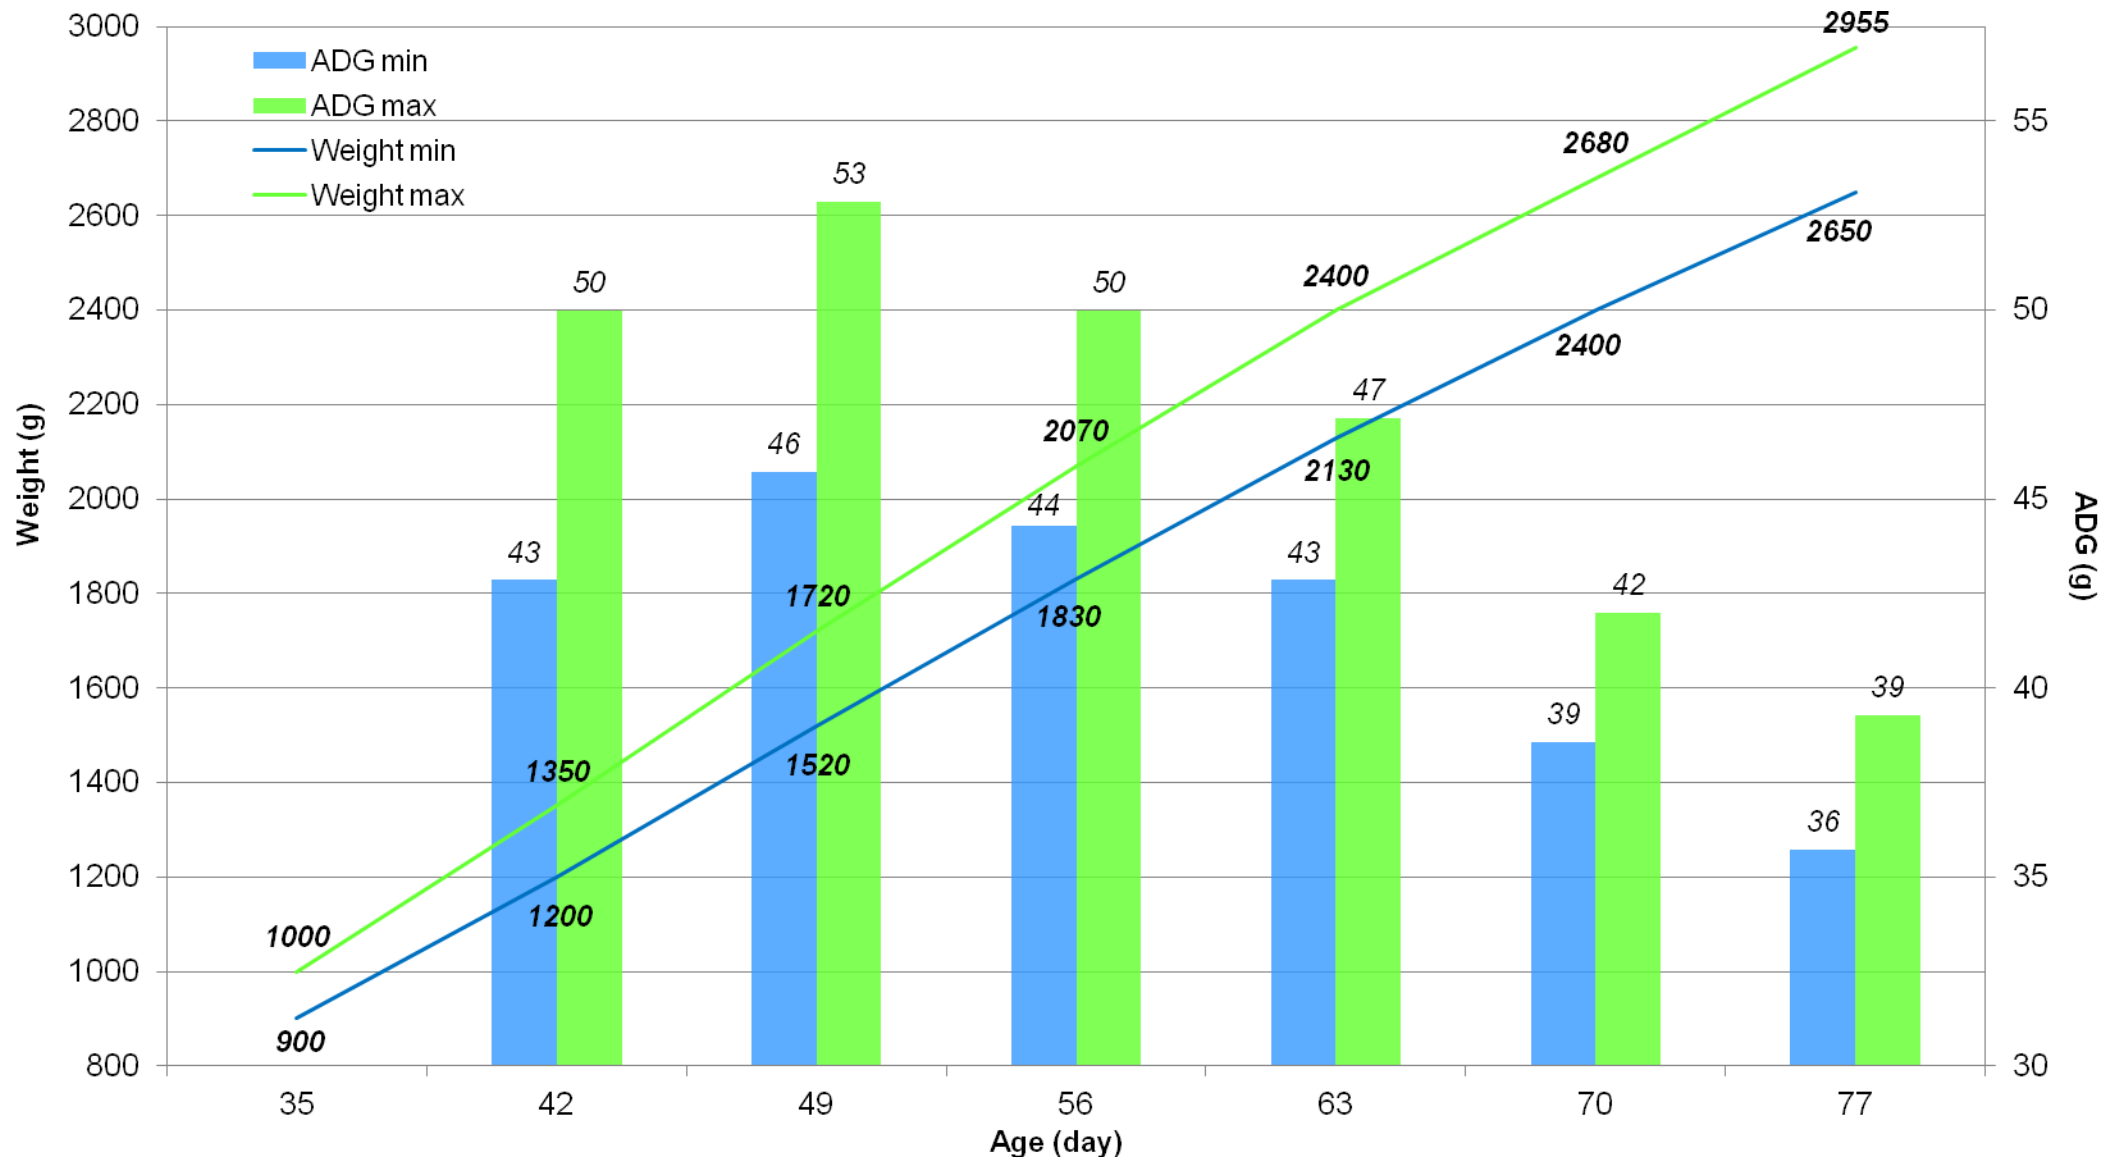

GROWTH CURVE FOR WHITE CROSSBRED RABBITS

Fi-cial-007

Date de création : 24/02/10

Version n°: 2

Date de mise à jour : 18/08/11

Page 1 / 1

* These curves are given as an indication; growth performances are directly dependents on season and breeding conditions (density, food range...)