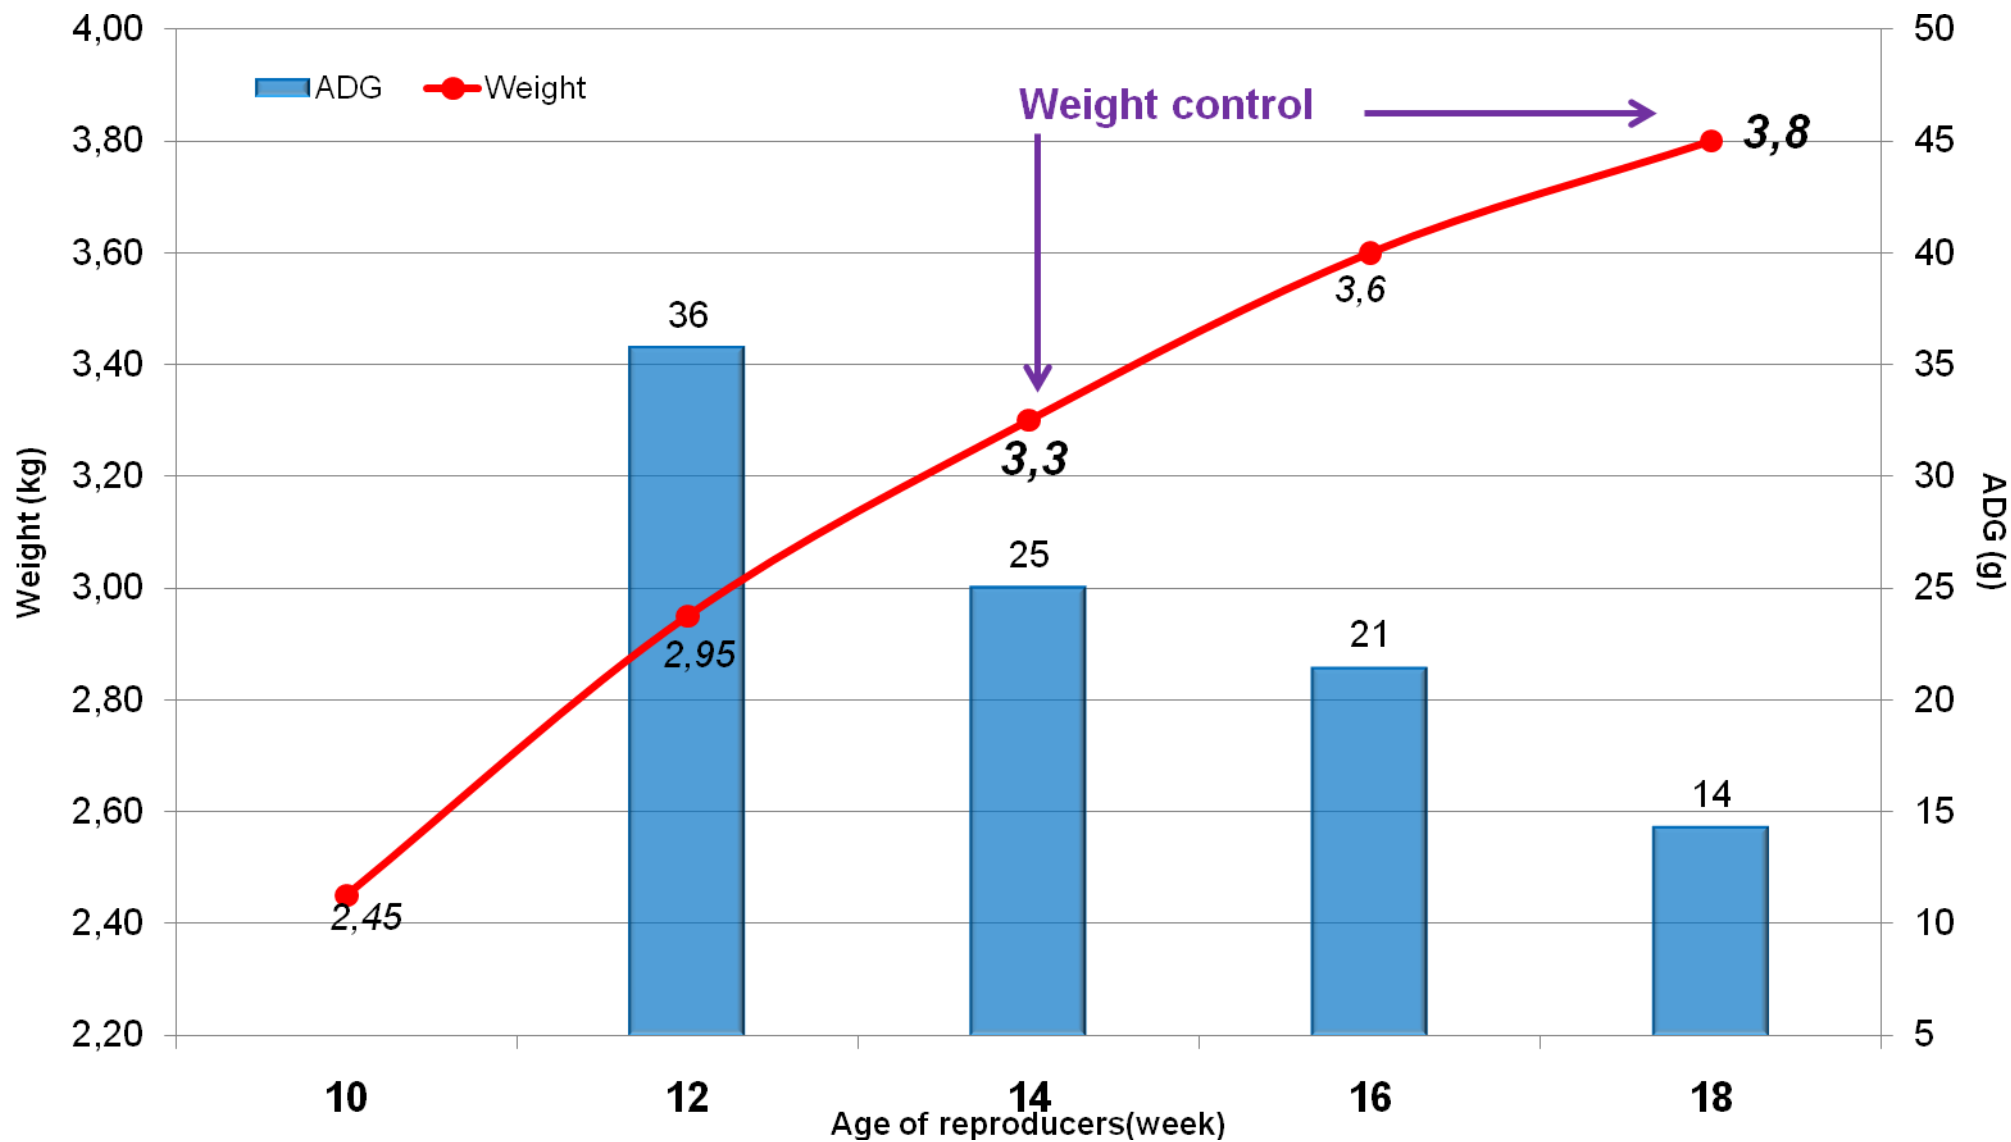

OBJECTIVE GROWTH CURVE FOR PARENTAL AND GP DOES

Fi-cial-009

Date de création : 01/01/02

Version n°: 7

Date de mise à jour : 07/07/11

Page 1 / 1

* Growth objective is given as an indication. Feeding program (kind of feed, feed restriction) have to be adapted in order to approach these weights as much as possible. (Objective AI: 3.7 to 4.0 kg)