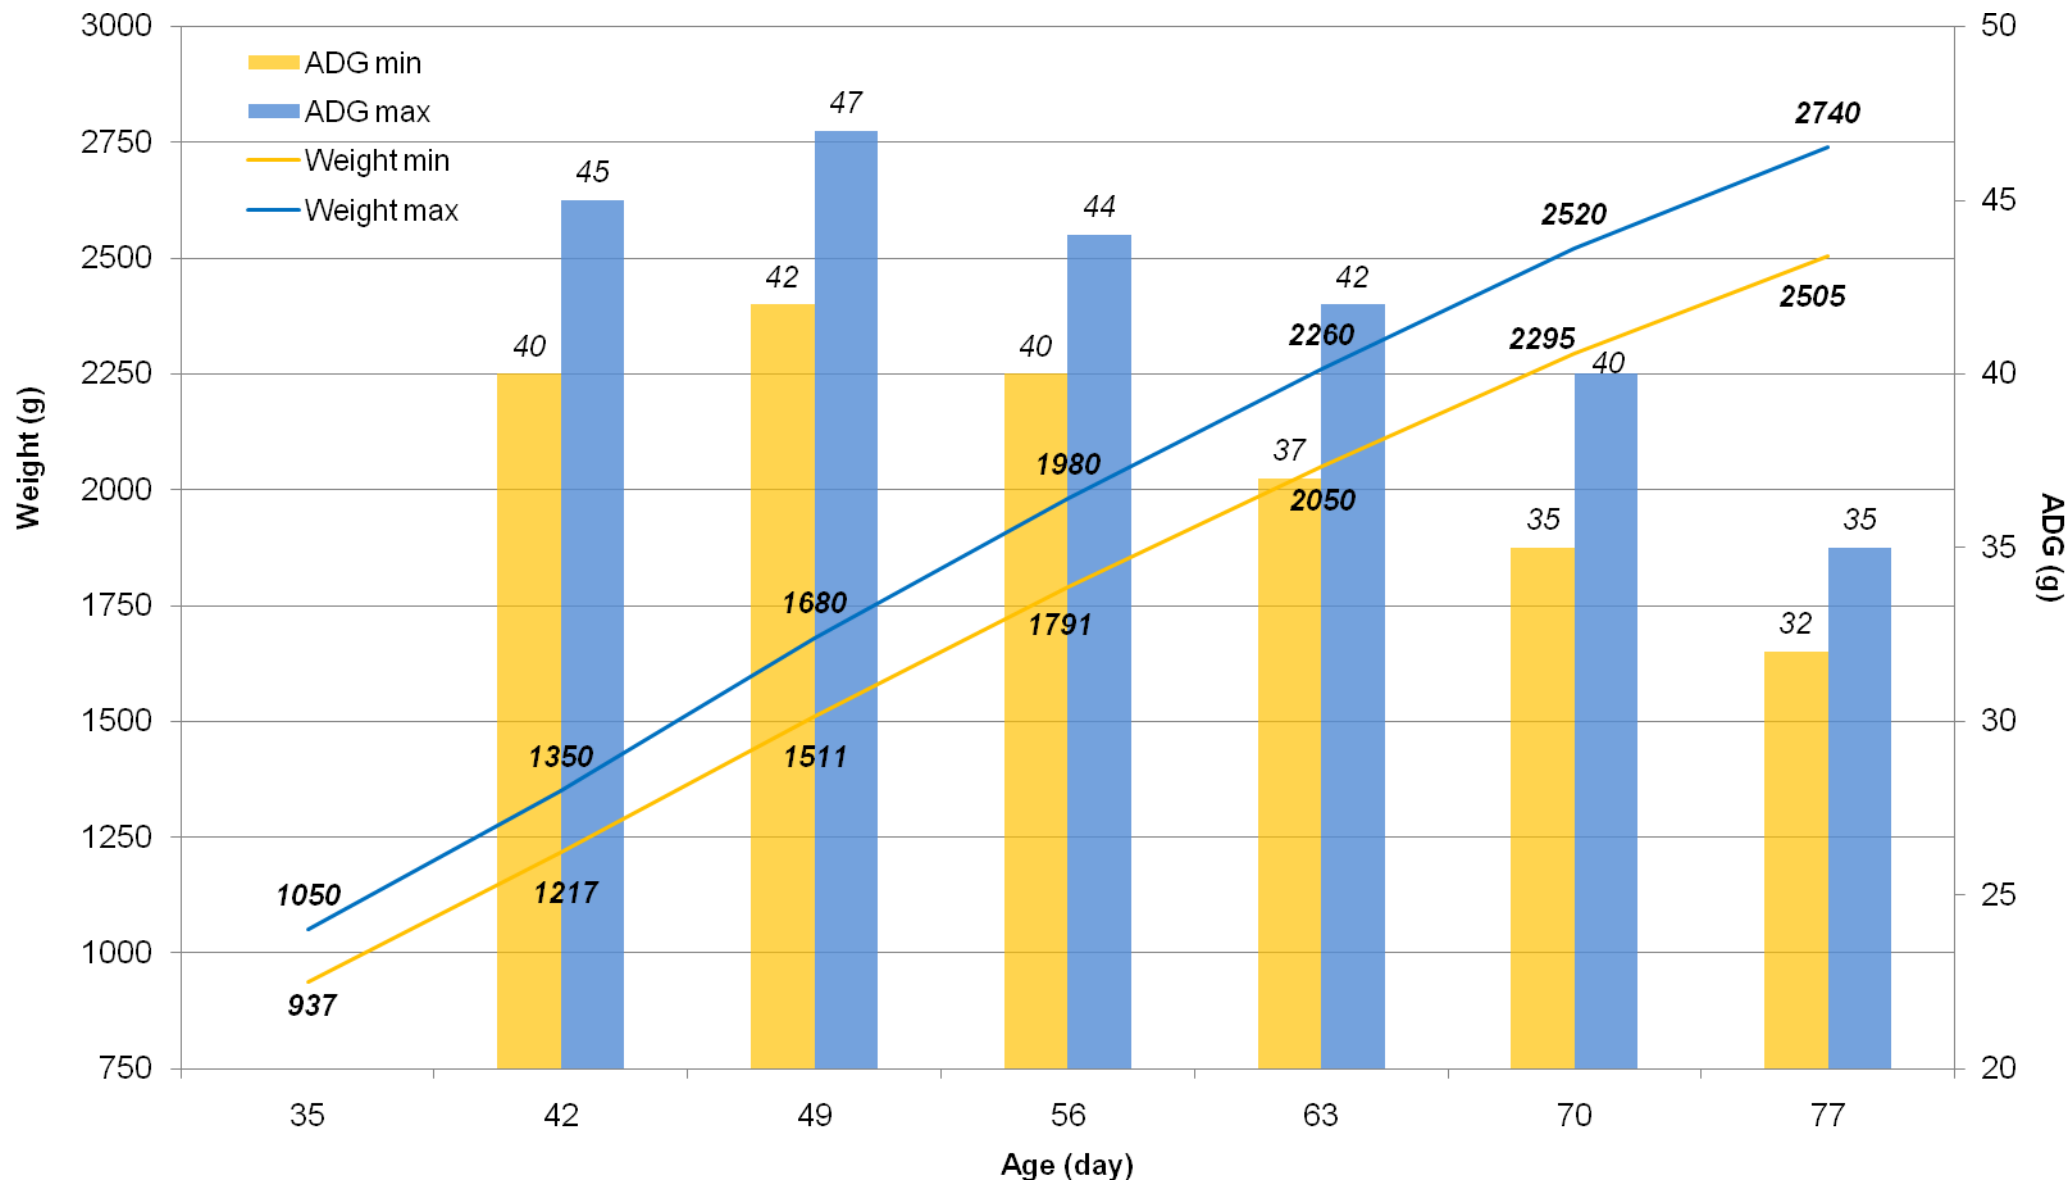

GROWTH CURVE FOR COLOURED CROSSBRED RABBITS

Fi-cial-010

Date de création : 24/02/10

Version n°: 5

Date de mise à jour : 18/08/11

Page 1 / 1

* These curves are given as an indication; growth performances are directly dependents on season and breeding conditions (density, food range...).