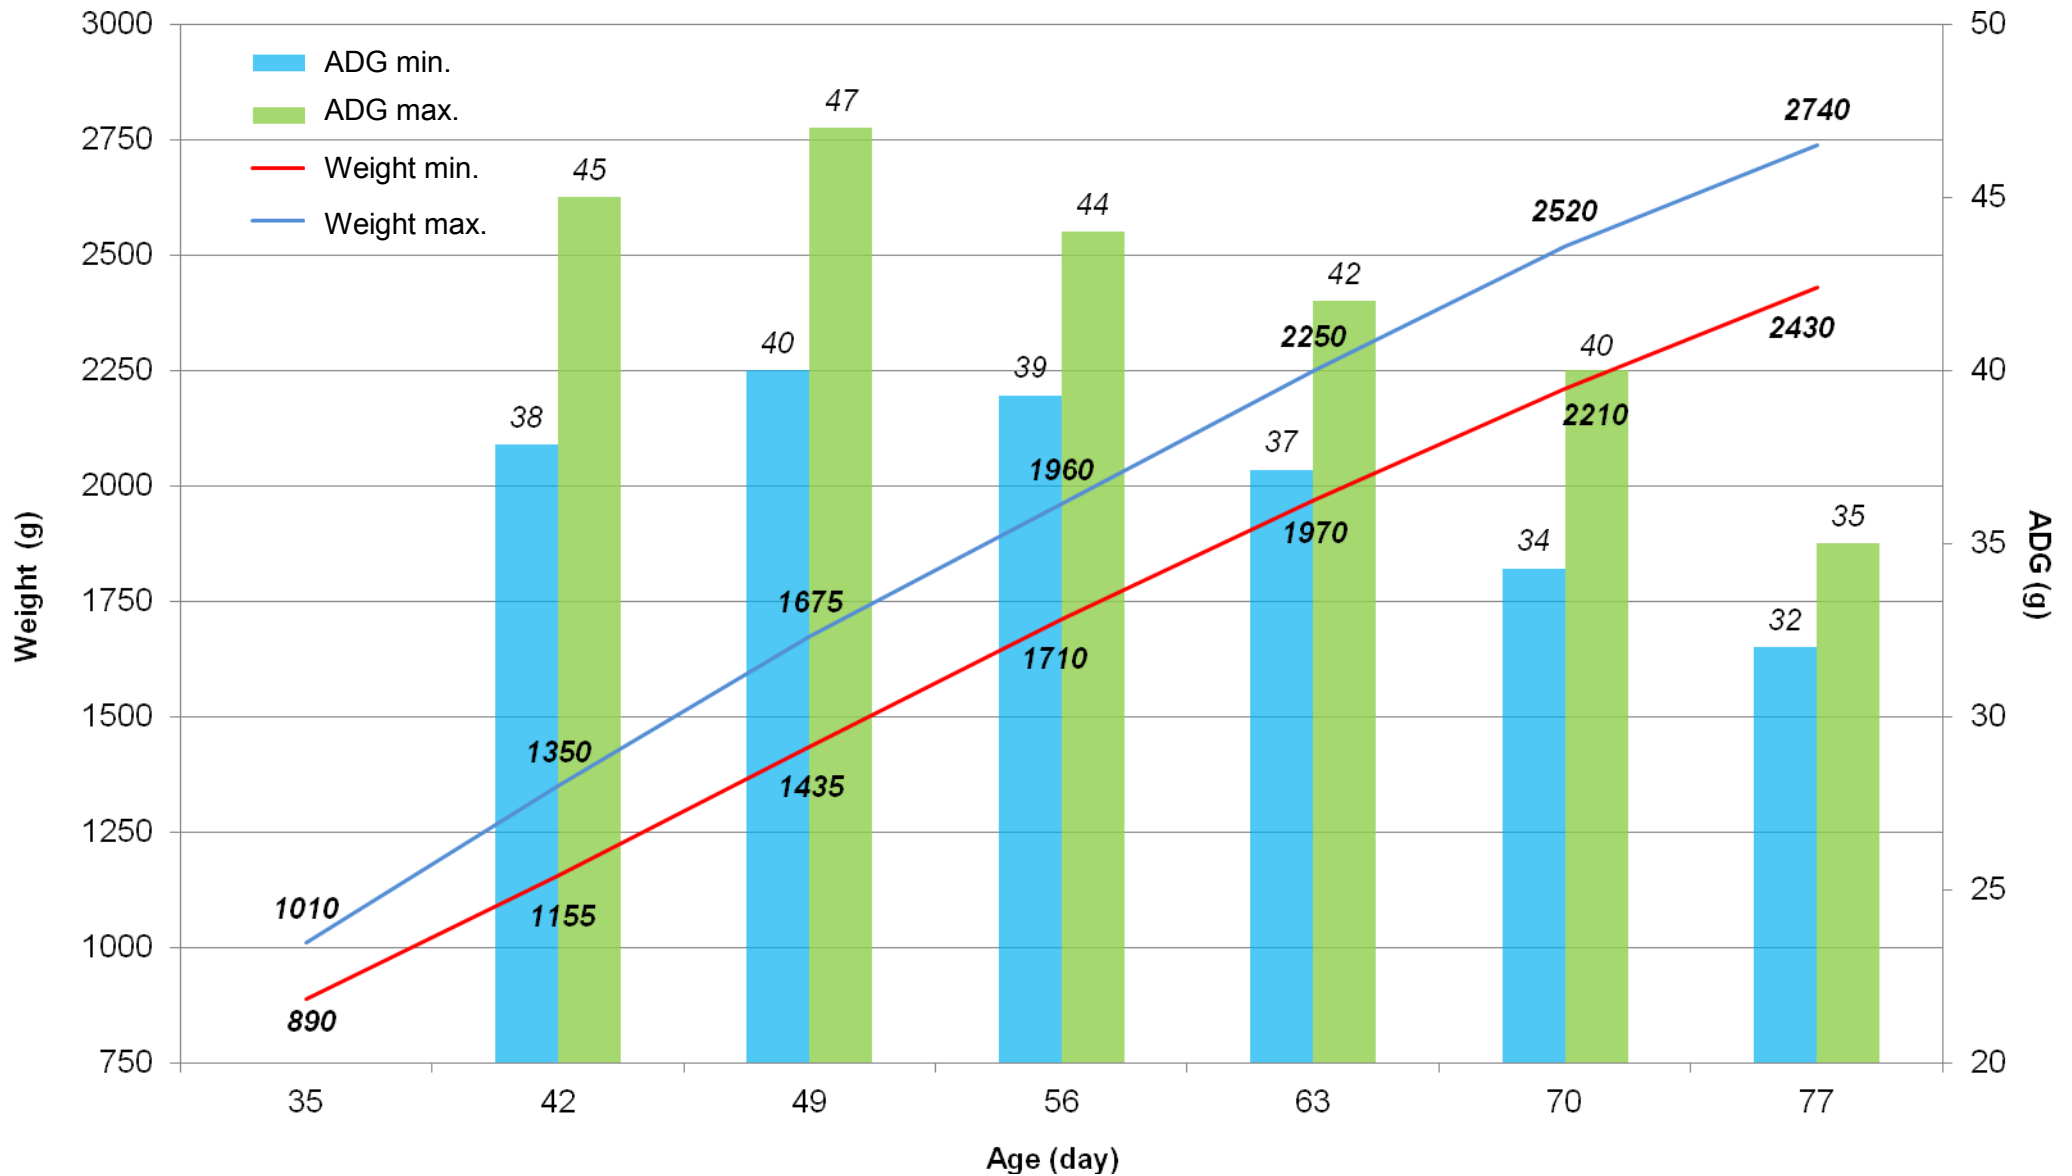

GROWTH CURVE FOR CROSSBRED RABBITS FROM MIXTE MALE

Fi-cial-017

Date de création : 16/11/10

Version n°: 3

Date de mise à jour : 05/01/12

Page 1 / 1

* These curves are given as an indication; growth performances are directly dependents on season and breeding conditions (density, food range...).