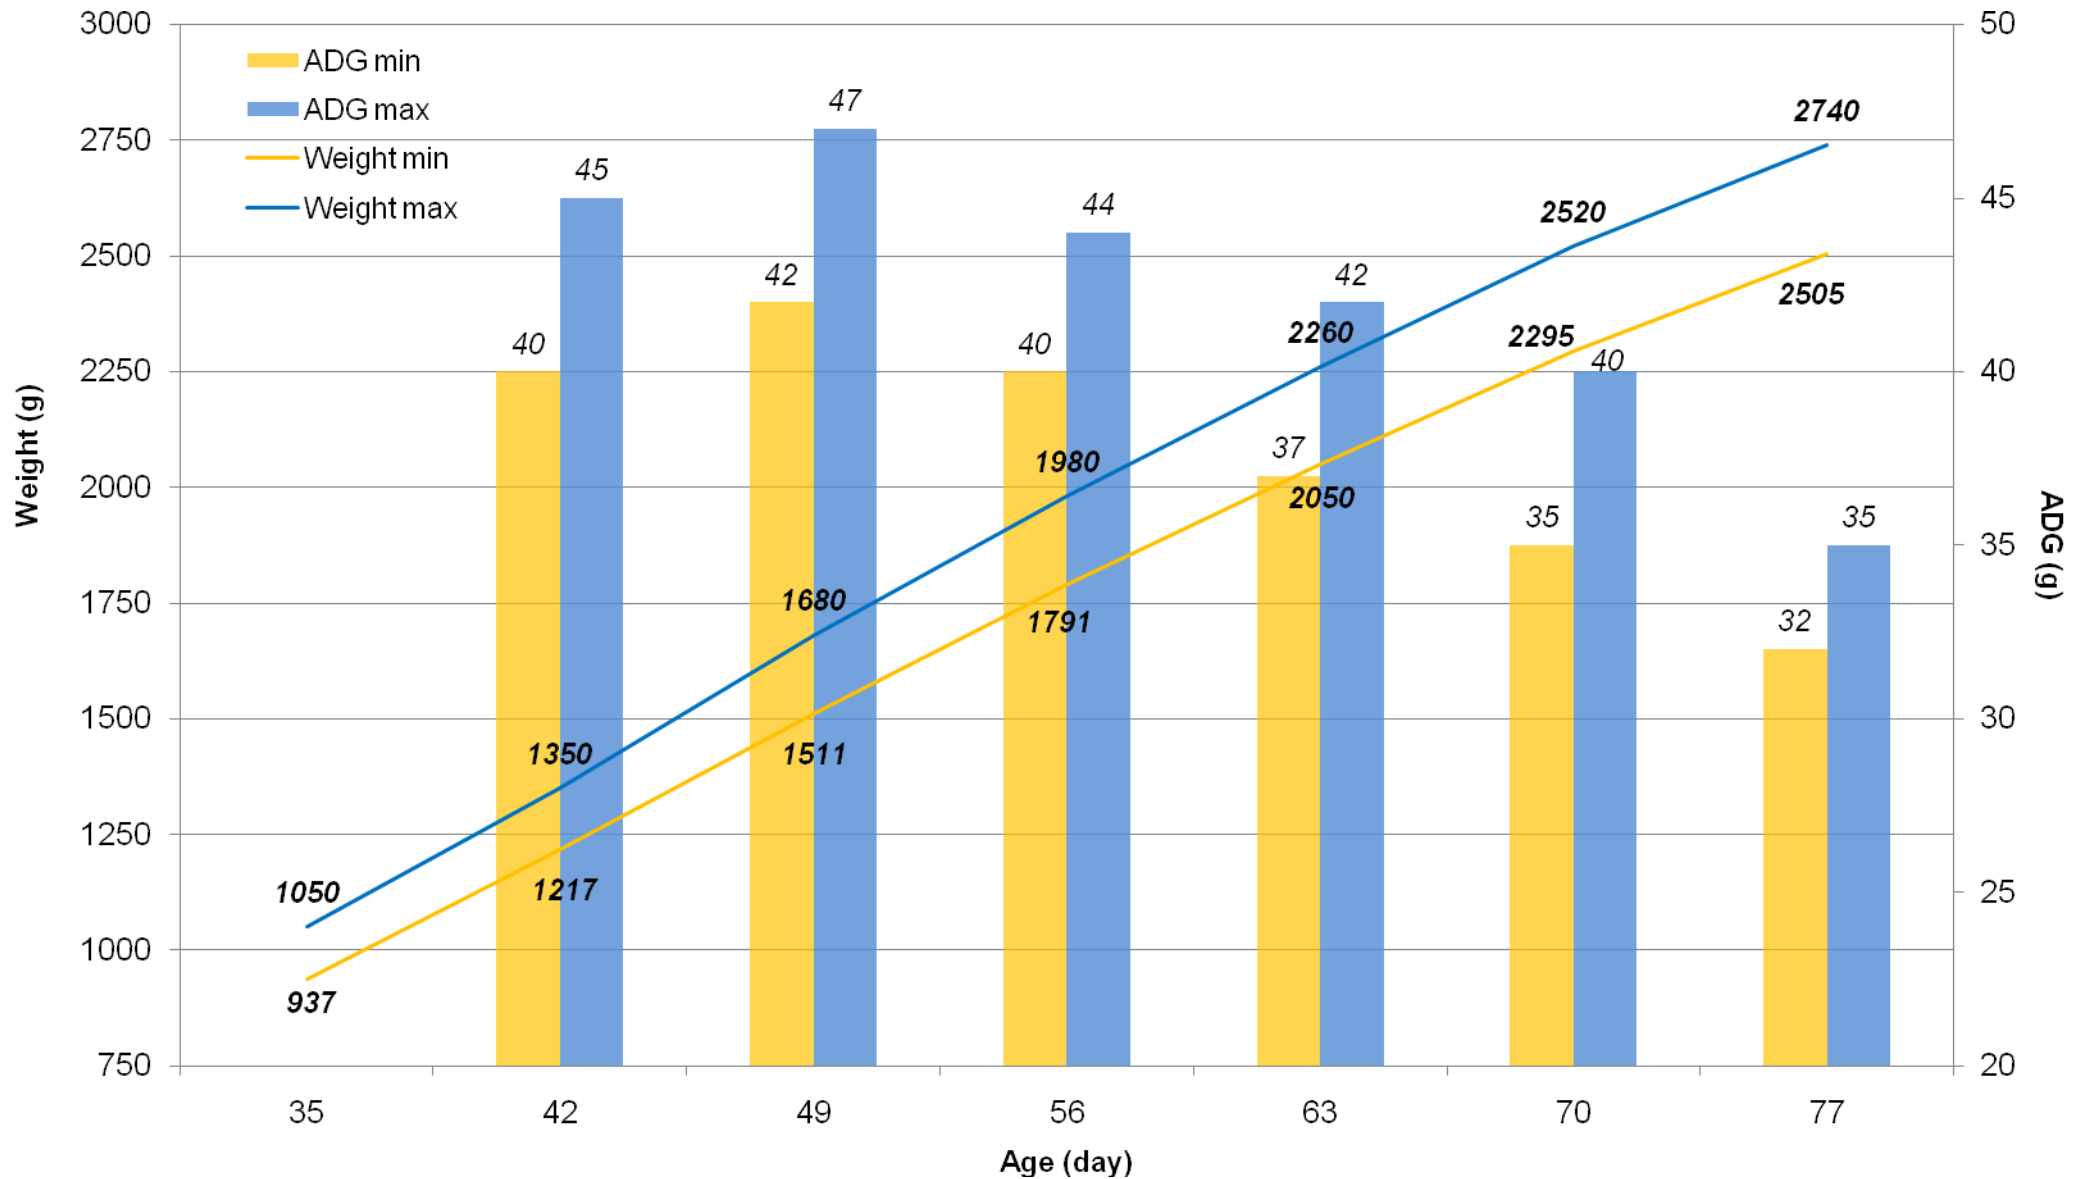

GROEICURVE VOOR DE GEKLEURDE RAM

Fi-cial-010

Date de création : 24/02/10

Version n°: 5

Date de mise à jour : 18/08/11

Page 1 / 1

* These curves are given as an indication; growth performances are directly dependents on season and breeding conditions (density, food range...).