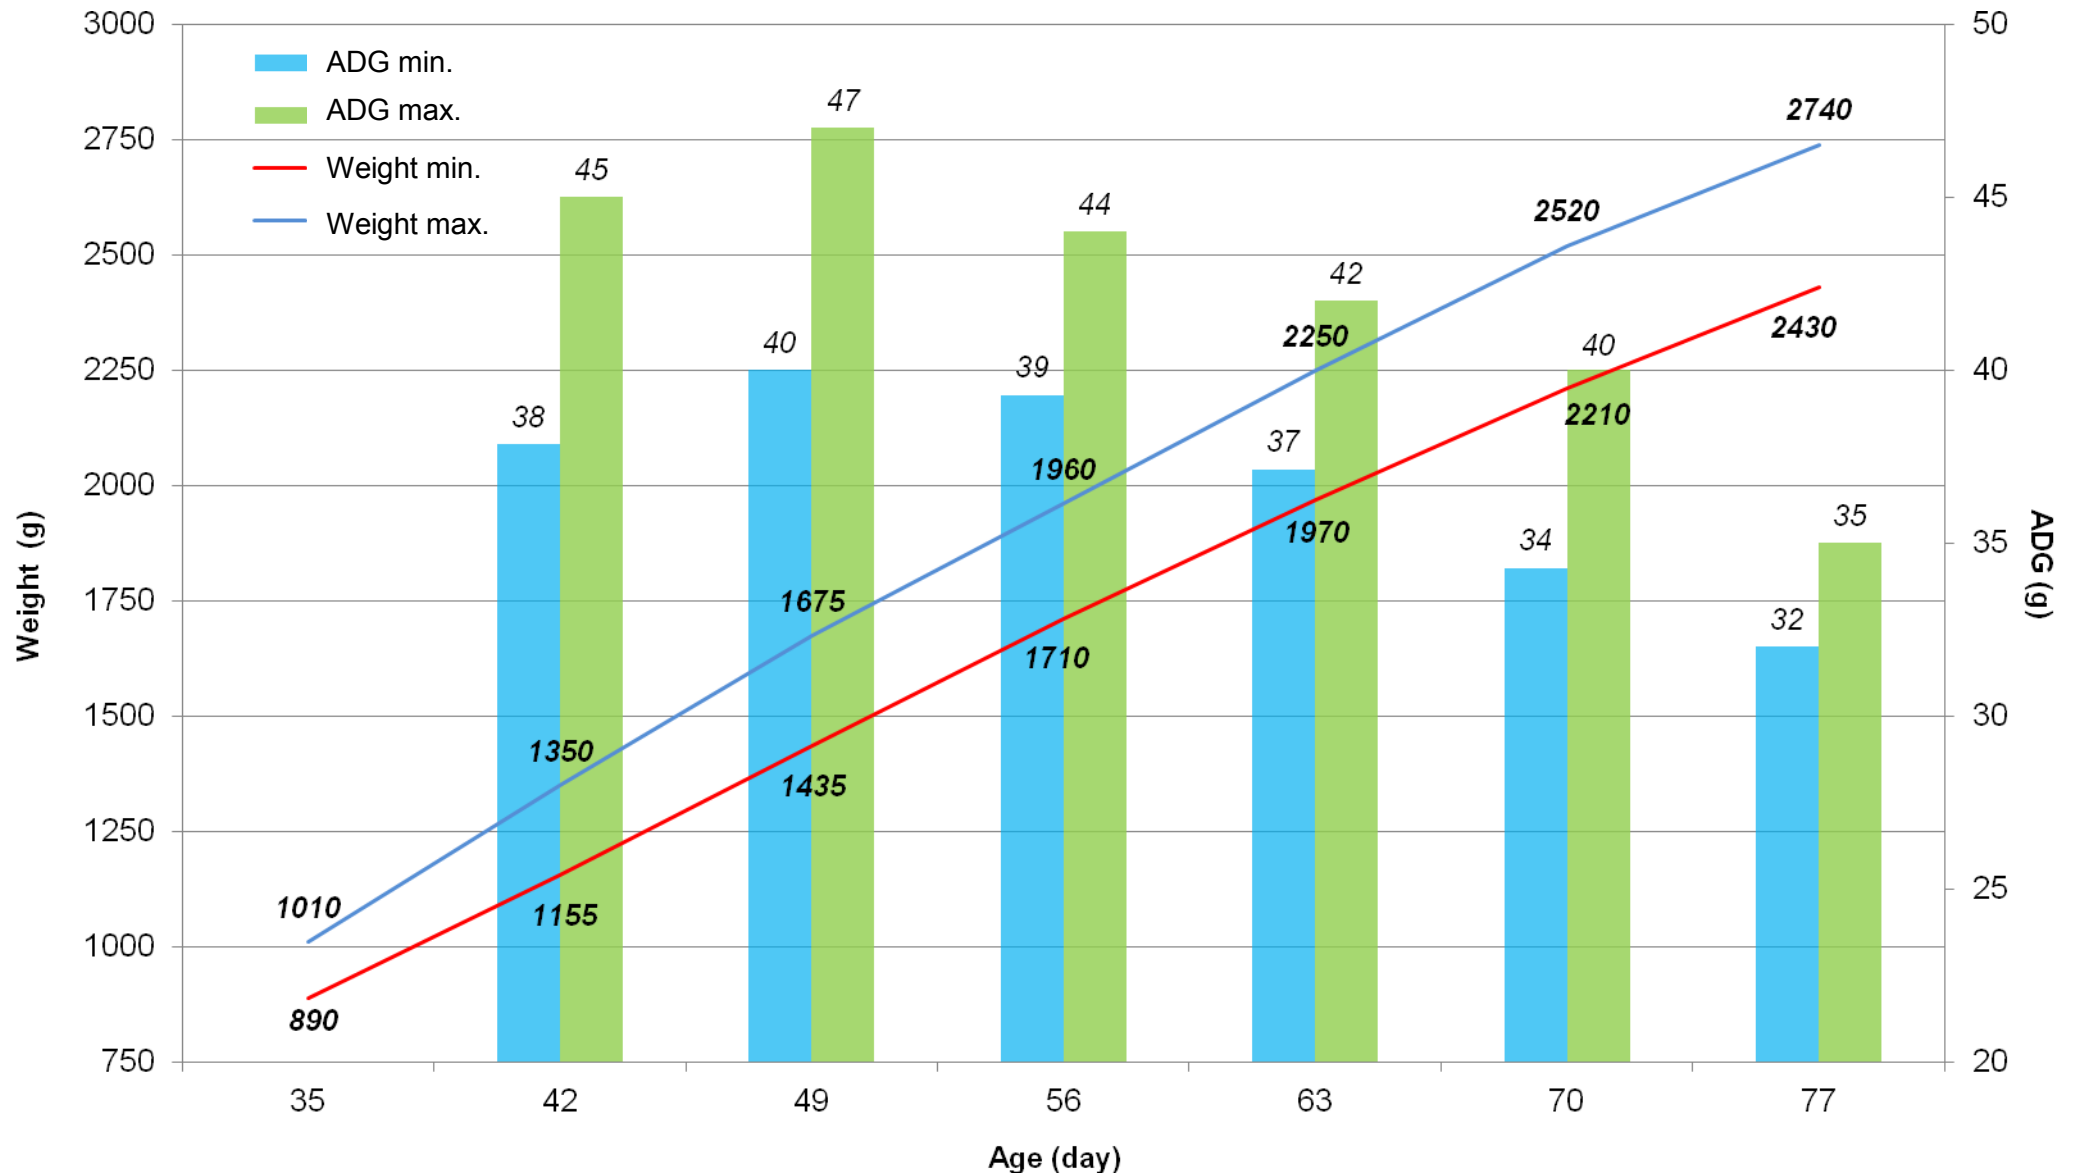

GROEICURVE VAN DE MIX-RAM

Fi-cial-017

Date de création : 16/11/10

Version n°: 3

Date de mise à jour : 05/01/12

Page 1 / 1

* These curves are given as an indication; growth performances are directly dependents on season and breeding conditions (density, food range...).