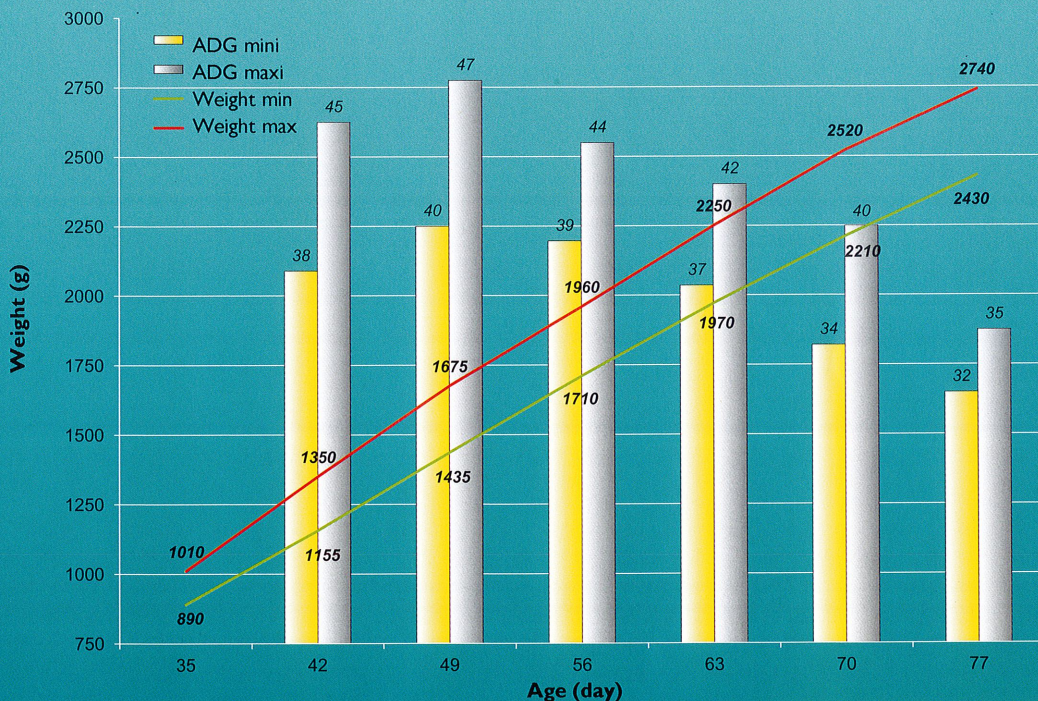

- White or white with black extremities
- Adult weight : 5,500 – 6,500 kg
- Manageability of descendants in fattening
- Ease of semen collection

PERFORMANCES

- Excellent compromise between performance and rusticity
- 2,400 – 2,500 at 70 days
- Average ADG from 40 to 45 grams
- Carcass yield : 59 – 60 %

DESCENDANTS GROWTH CHART

These curves are given as an indication, growth performances are directly dependents on season and breeding conditions (density, food range, health conditions...)

**PERFORMANCE
& SÉCURITÉ**
pour la Réussite de votre Elevage